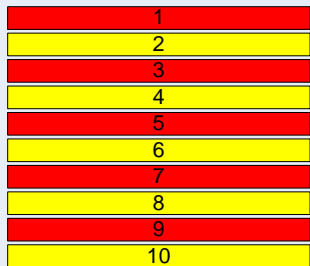

NONPROGRESSIVE  
FRAME (50i)

NONPROGRESSIVE  
FRAME (50i)