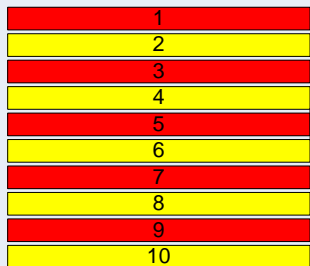

NONPROGRESSIVE  
FRAME (50i)

NONPROGRESSIVE  
FRAME (50i)