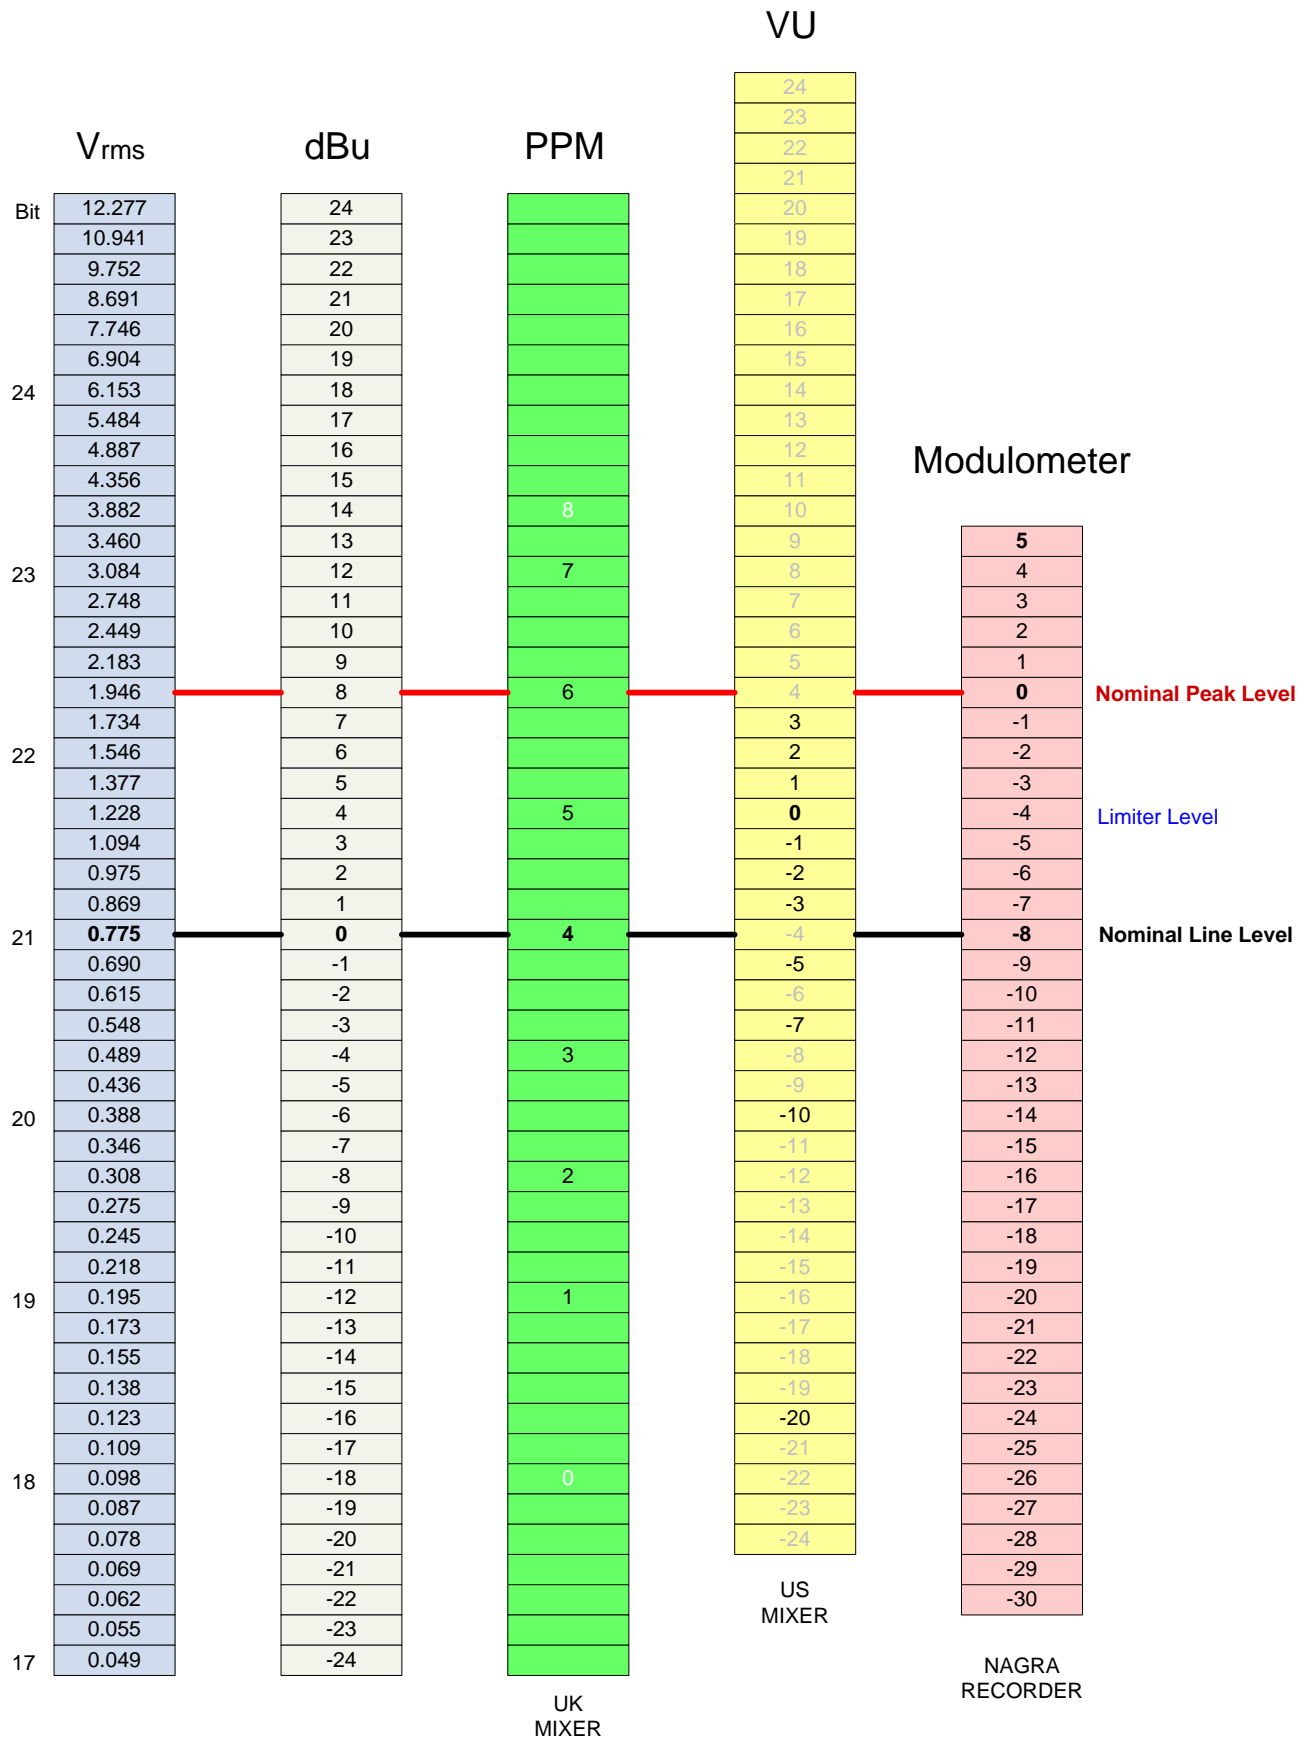

Line Levels - Nagra

Nominal Peak Level = Nominal Line Level + 8 dB

The Limiter Level is not specified by Nagra. Fred Ginsberg estimates +4 dBu